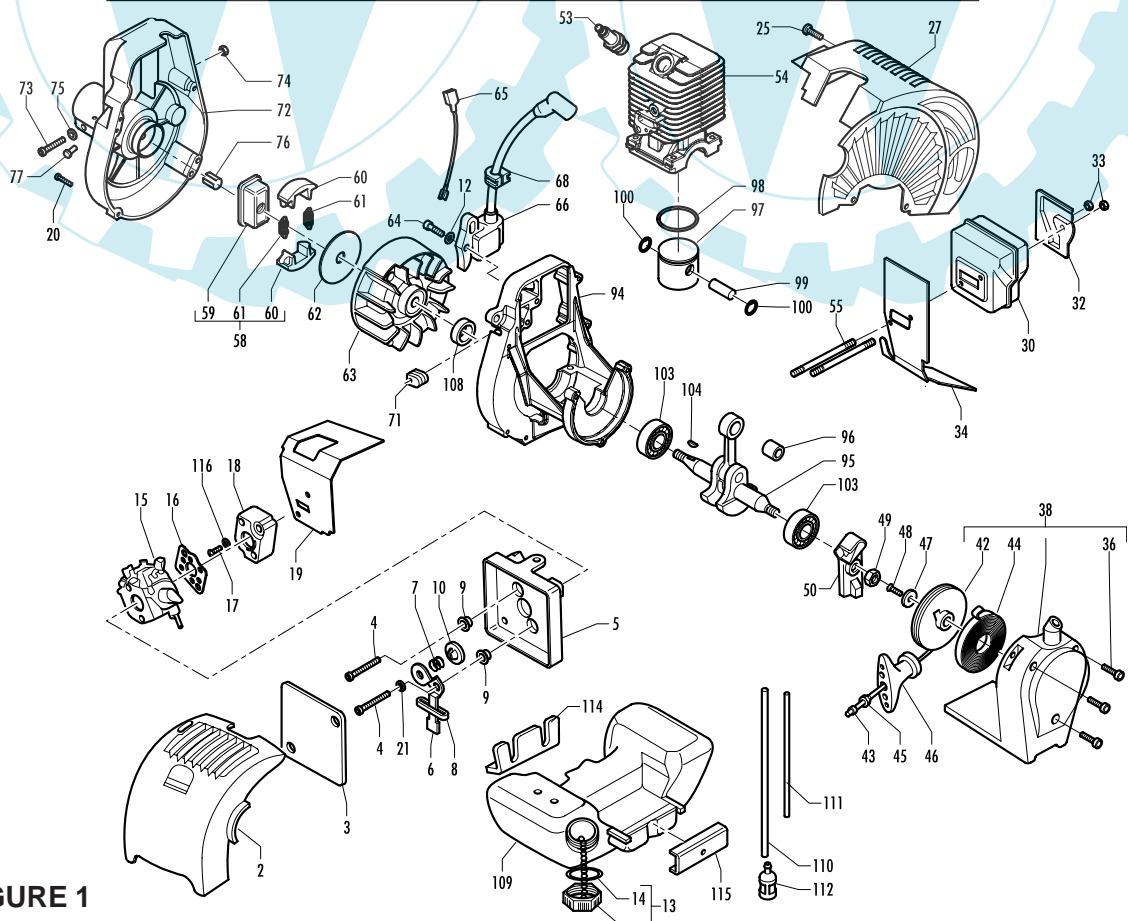

brand	MCCULLOCH

date	MAY/03	SHEET 1/4

Model	Prefix
CABRIO 251	02

Product number
953900243

FIGURE 1