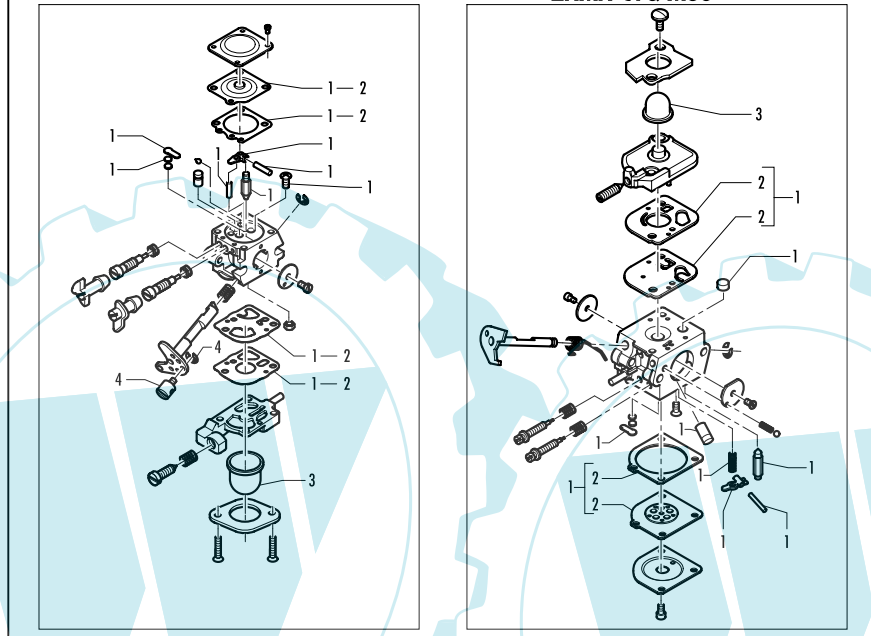

brand	MCCULLOCH

date	MAY/03	SHEET 1/4

Model	Prefix
CABRIO 251	02

Product number
953900243

FIGURE 4

WALBRO WT 547

ZAMA C1Q M38